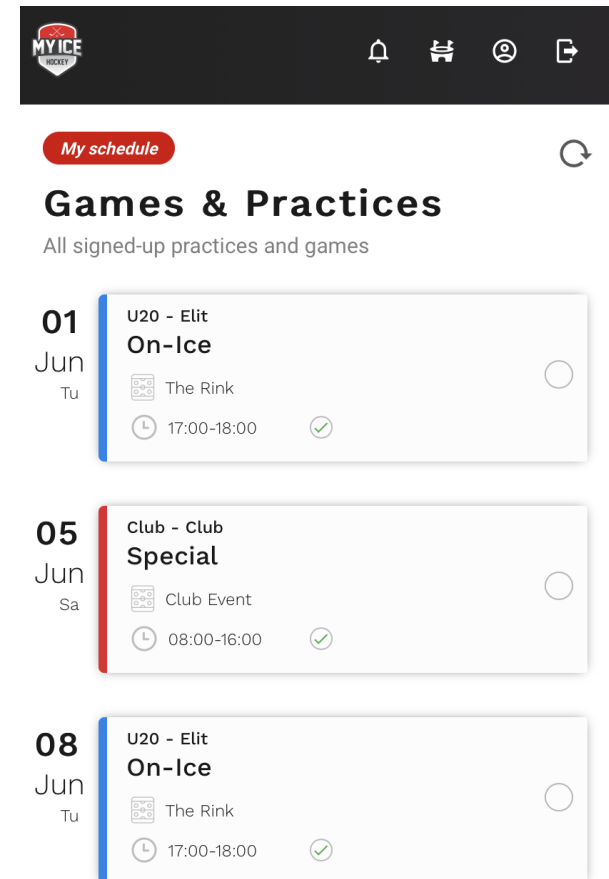

Tips und Tricks

How does the "CLUB" age group work?

The **CLUB age group** can be used to record general **CLUB EVENTS** (General assembly, paper collection, club fest, cross-age camps, etc.) **only once**.

This way, each coach does not have to enter these events individually at his or her age group. This age group is free of charge.

Tip: It is sufficient if only the **CLUB ADMIN** has access to the CLUB age group.

There are **two different ways** you can use the CLUB age group.

- 1) Add **ALL** players/staff/coaches to the CLUB age group. Then when you add an event to the CLUB age group, all players/staff/coaches **will see the event on their respective platform**. (see right screenshot of the player mobile app)
- 2) Do **NOT** add players/staff/coaches to the CLUB age group. If you enter an appointment in the CLUB age group, **the appointment will only be displayed in the club schedule**. Since only coaches have direct access to the club schedule, it is useful if the club schedule is integrated on your website.
(DASHBOARD - CLUB SCHEDULE - PUBLIC)